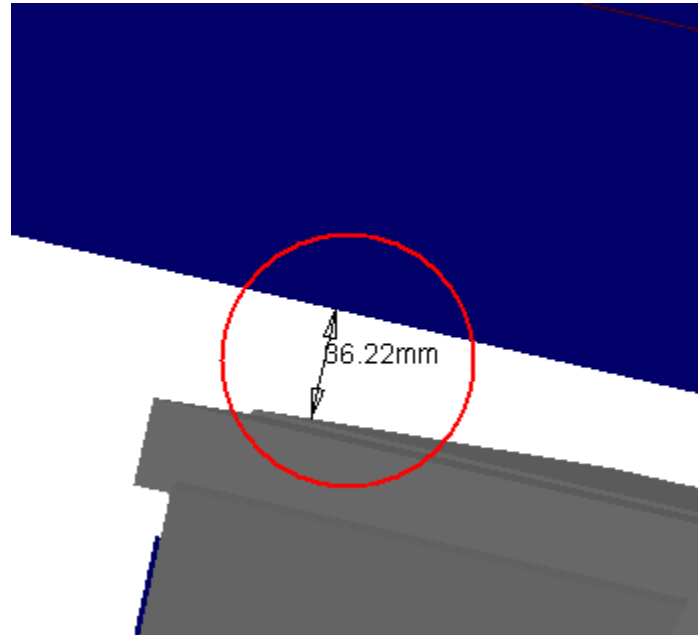

AT602154MQ MCB Muon Barrel Chambers Detailed Sec6	ATCNMC_0018 SMALL WHEEL (SIDE C) - SIMPLIFIED 3-D OBJECT	Clearance	Value =36.22	Not inspected

Side C
Sector 6