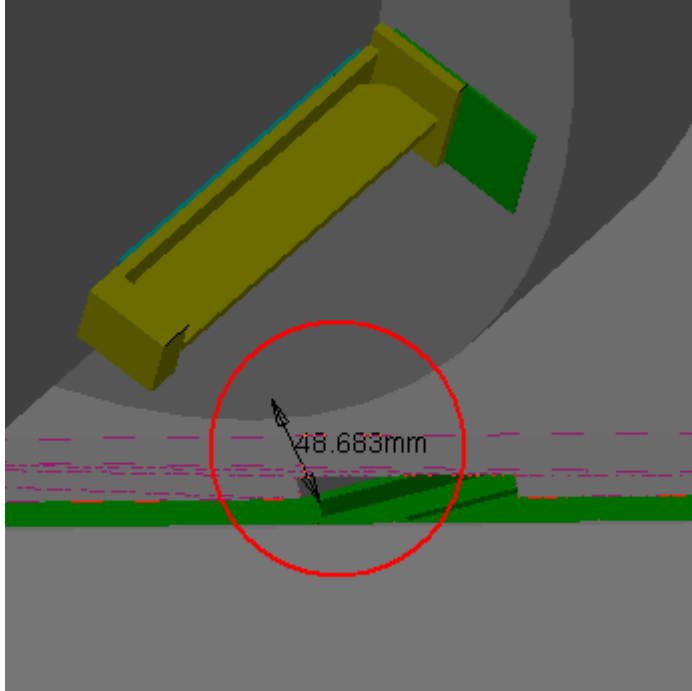

AT602154MQ MCB Muon Barrel Chambers Detailed Sec6	ATCNTB__0008 TB CRYORING TOP SECTORS - (1, 3, 5, 7, 9)	Clearance	Value=48.68	Not inspected

Side C

Sector 5