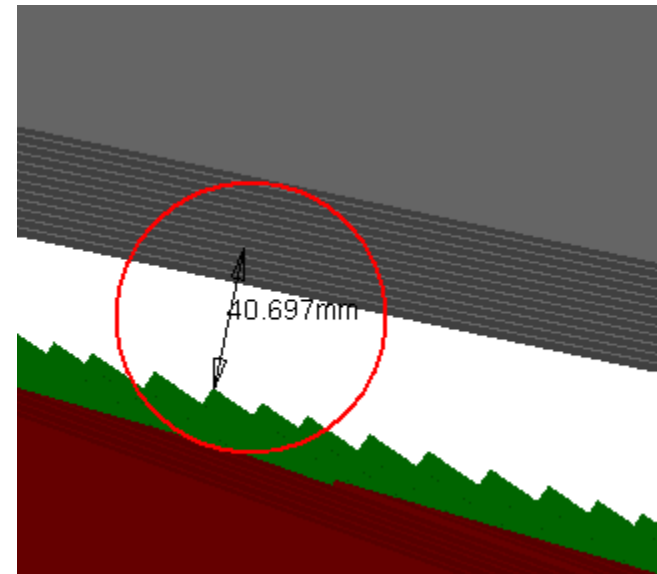

AT602154MQ MCB Muon Barrel Chambers Detailed Sec6	AT602157MQ- MCB Muon Barrel Chambers Detailed sector 7	Clearance	Value =40.7mm	Not inspected

Side A
Sector 7