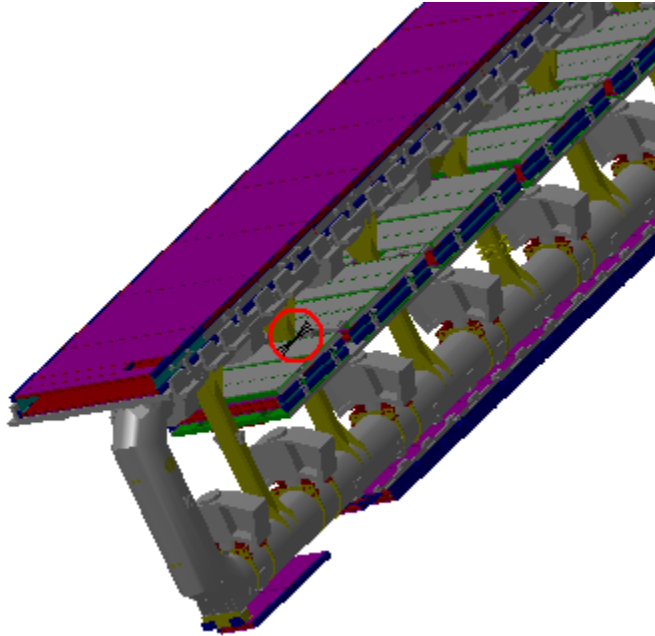

Clearance Publish

Clearance=50mm

Clearance Computation Specification

Products Selected

AT602154MQ MCB Muon Barrel Chambers Detailed Sec6	ATCNTB__0001 TB6 STANDARD COIL - SECTORS 6,	23.27	Not inspected
AT602154MQ MCB Muon Barrel Chambers Detailed Sec6	ATCNTB__0008 TB CRYORING TOP SECTORS - (1, 3, 5, 7, 9)	48.68	Not inspected
AT602154MQ MCB Muon Barrel Chambers Detailed Sec6	ATCNJ__0003 JD SHIELDING (SIDE C) - WITH TGC MUON CHAMBERS .	44.29	Not inspected
AT602154MQ MCB Muon Barrel Chambers Detailed Sec6	ATCNMC__0018 SMALL WHEEL (SIDE C) - SIMPLIFIED 3-D OBJECT	36.22	Not inspected
AT602154MQ MCB Muon Barrel Chambers Detailed Sec6	AT602156MQ- MCB Muon Barrel Chambers Detailed sector 5	40.7	Not inspected
AT602154MQ MCB Muon Barrel Chambers Detailed Sec6	AT602157MQ- MCB Muon Barrel Chambers Detailed sector 7	40.71	Not inspected

Computation Result:

AT602154MQ MCB Muon Barrel Chambers
Detailed Sec6

ATCNTB_0001 TB6 STANDARD
COIL - SECTORS 6,

Clearance

Value=23.27mm

Not inspected

Side C

Sector 6

AT602154MQ MCB Muon Barrel Chambers Detailed Sec6	ATCNTB__0008 TB CRYORING TOP SECTORS - (1, 3, 5, 7, 9)	Clearance	Value=48.68	Not inspected
--	---	-----------	-------------	---------------

Side C

Sector 5

AT602154MQ MCB Muon Barrel Chambers Detailed Sec6	ATCNJ__0003 JD SHIELDING (SIDE C) - WITH TGC MUON CHAMBERS	Clearance	Value=44.29mm	Not inspected
--	---	-----------	---------------	---------------

Side C