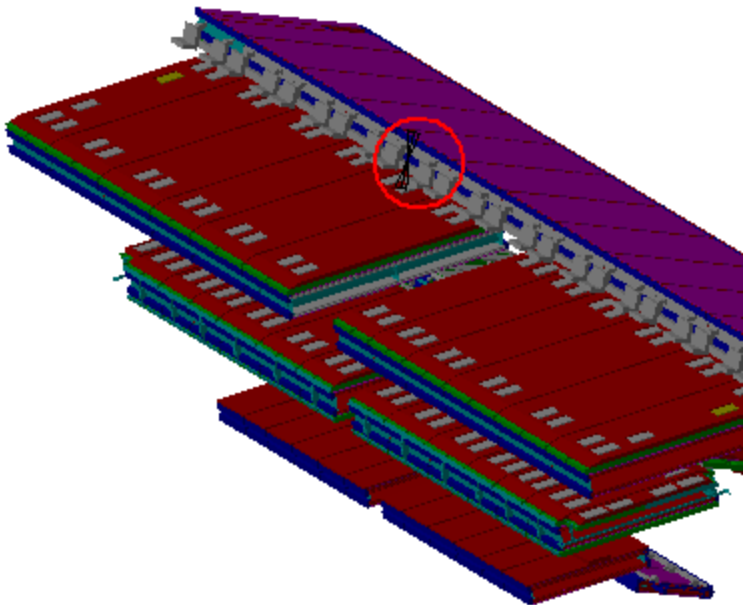

AT602154MQ MCB Muon Barrel Chambers Detailed Sec6	AT602156MQ- MCB Muon Barrel Chambers Detailed sector 5	Clearance	Value =40.71mm	Not inspected

Side A
Sector 5