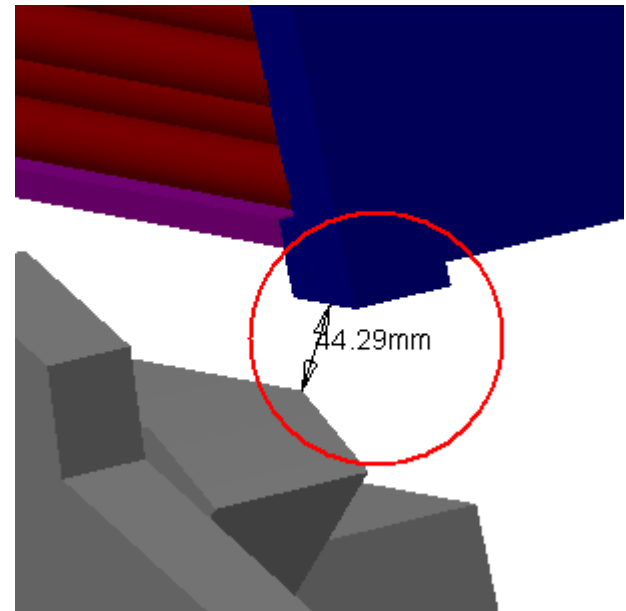

AT602154MQ MCB Muon Barrel Chambers Detailed Sec6	ATCNJ__0003 JD SHIELDING (SIDE C) - WITH TGC MUON CHAMBERS	Clearance	Value=44.29mm	Not inspected

Side C

Sector 6