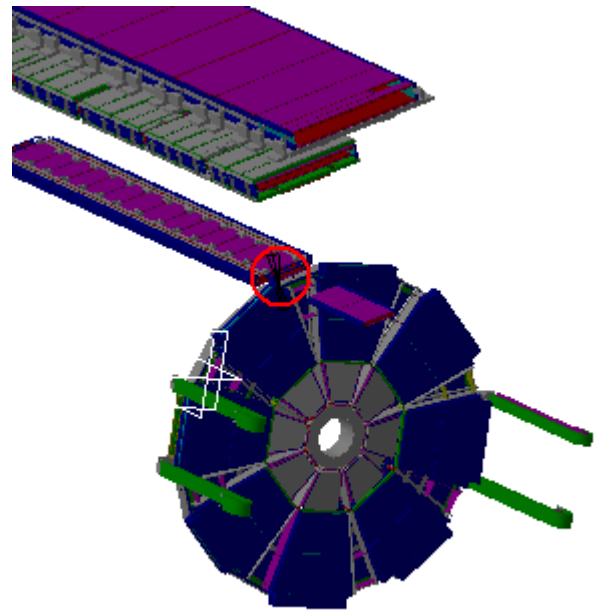

AT602154MQ MCB Muon Barrel Chambers Detailed Sec6	ATCNMC_0018 SMALL WHEEL (SIDE C) - SIMPLIFIED 3-D OBJECT	Clearance	Value =36.22	Not inspected

Side C
Sector 6