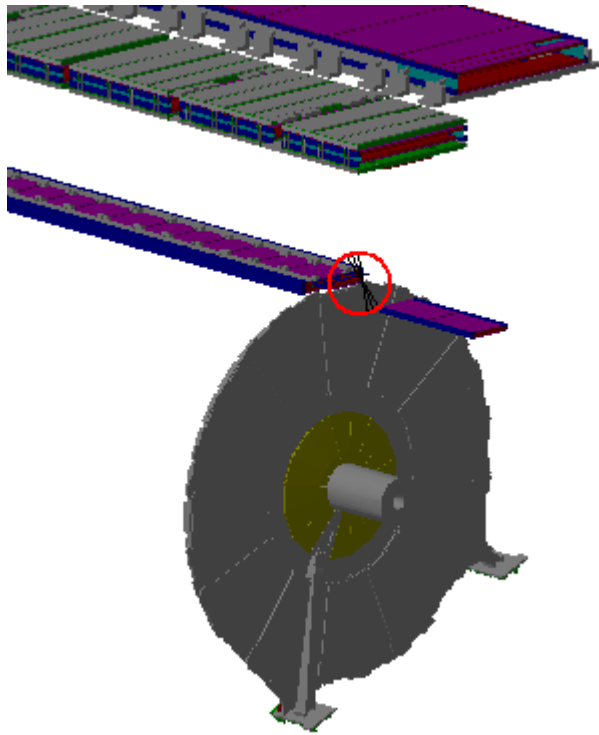

AT602154MQ MCB Muon Barrel Chambers Detailed Sec6	ATCNJ__0003 JD SHIELDING (SIDE C) - WITH TGC MUON CHAMBERS	Clearance	Value=44.29mm	Not inspected

Side C

Sector 6