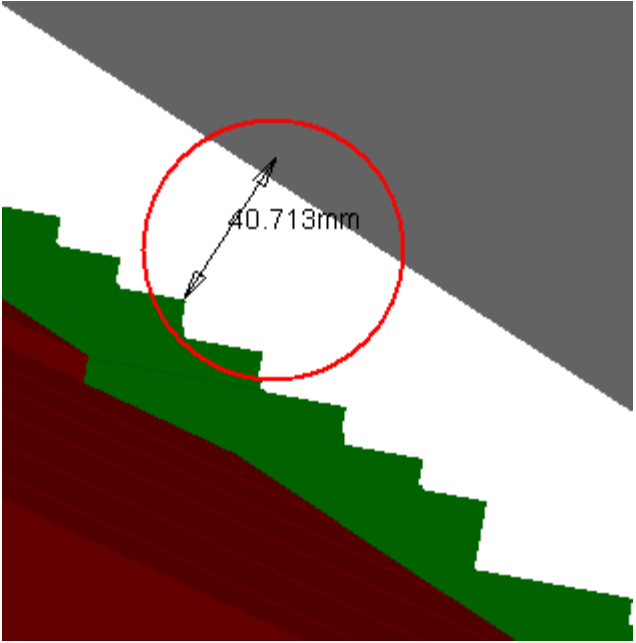

AT602154MQ MCB Muon Barrel Chambers Detailed Sec6	AT602156MQ- MCB Muon Barrel Chambers Detailed sector 5	Clearance	Value =40.71mm	Not inspected

Side A
Sector 5