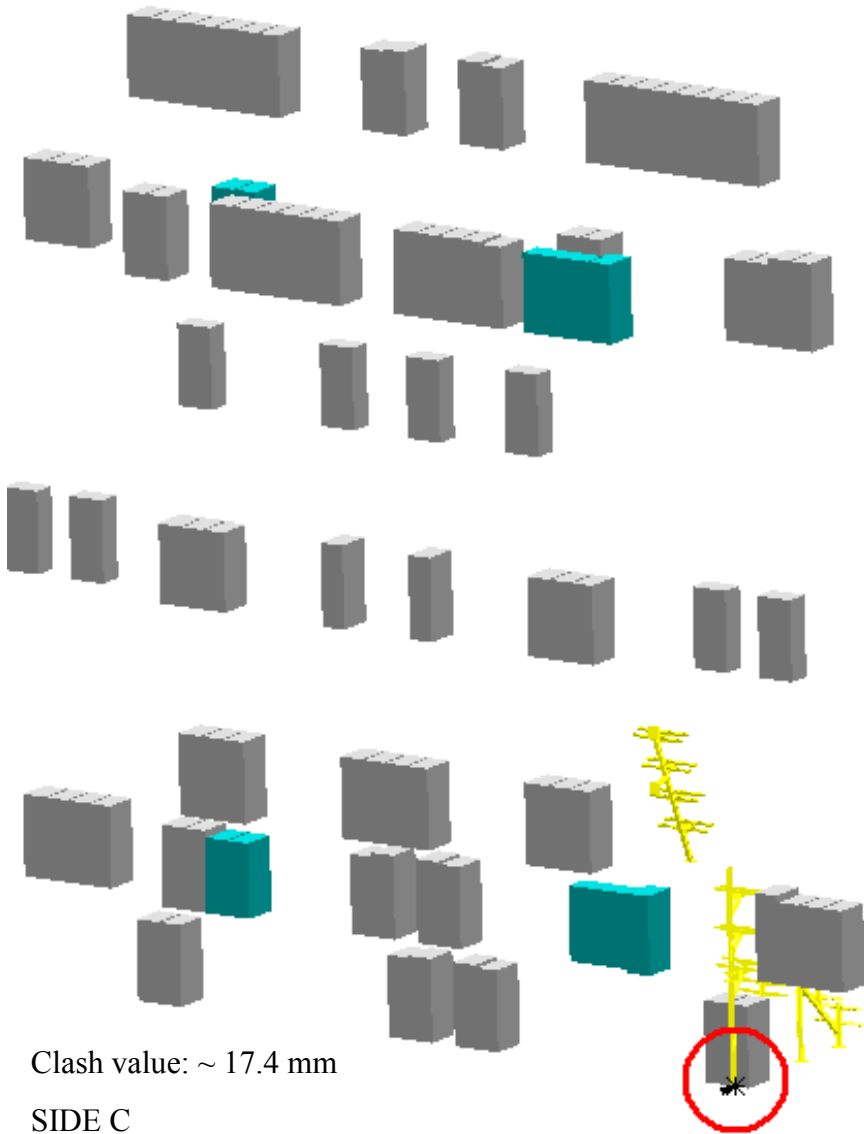

Sector 15

NSR_0002 - UX 15 RACKS - SIDE US 15

NSR_0020 - CABLE TRAYS SUPPORT - UX - US
SIDE - SECTOR 4

Clash

-17.4 mm

Relevant

Clash value: ~ 17.4 mm

SIDE C