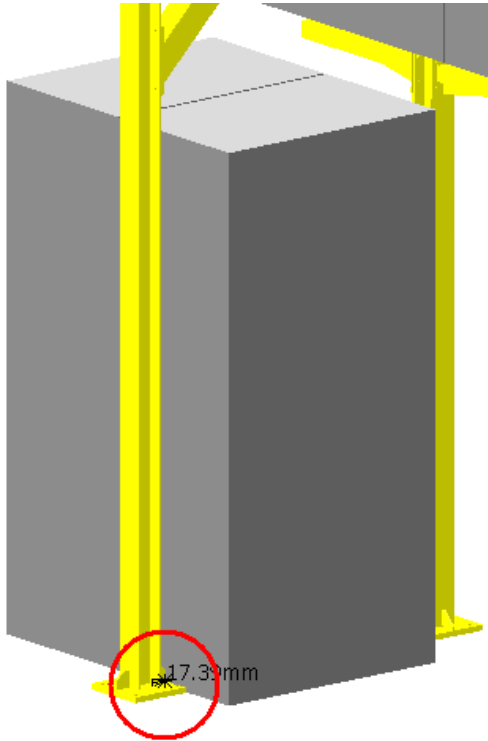

Sector 15

NSR_0002 - UX 15 RACKS - SIDE US 15

NSR_0020 - CABLE TRAYS SUPPORT - UX - US
SIDE - SECTOR 4

Clash

-17.4 mm

Relevant

Clash value: ~ 17.4 mm

SIDE C

Sector 15

NSR_0002 - UX 15 RACKS - SIDE US 15

NSG_0011 - UX 15 - CAVERN US SIDE -
PATCH-PANEL AND GAS RACKS

Clash

-600.5 mm

Not Relevant

Clash value: ~ 600.5 mm

SIDE A-C