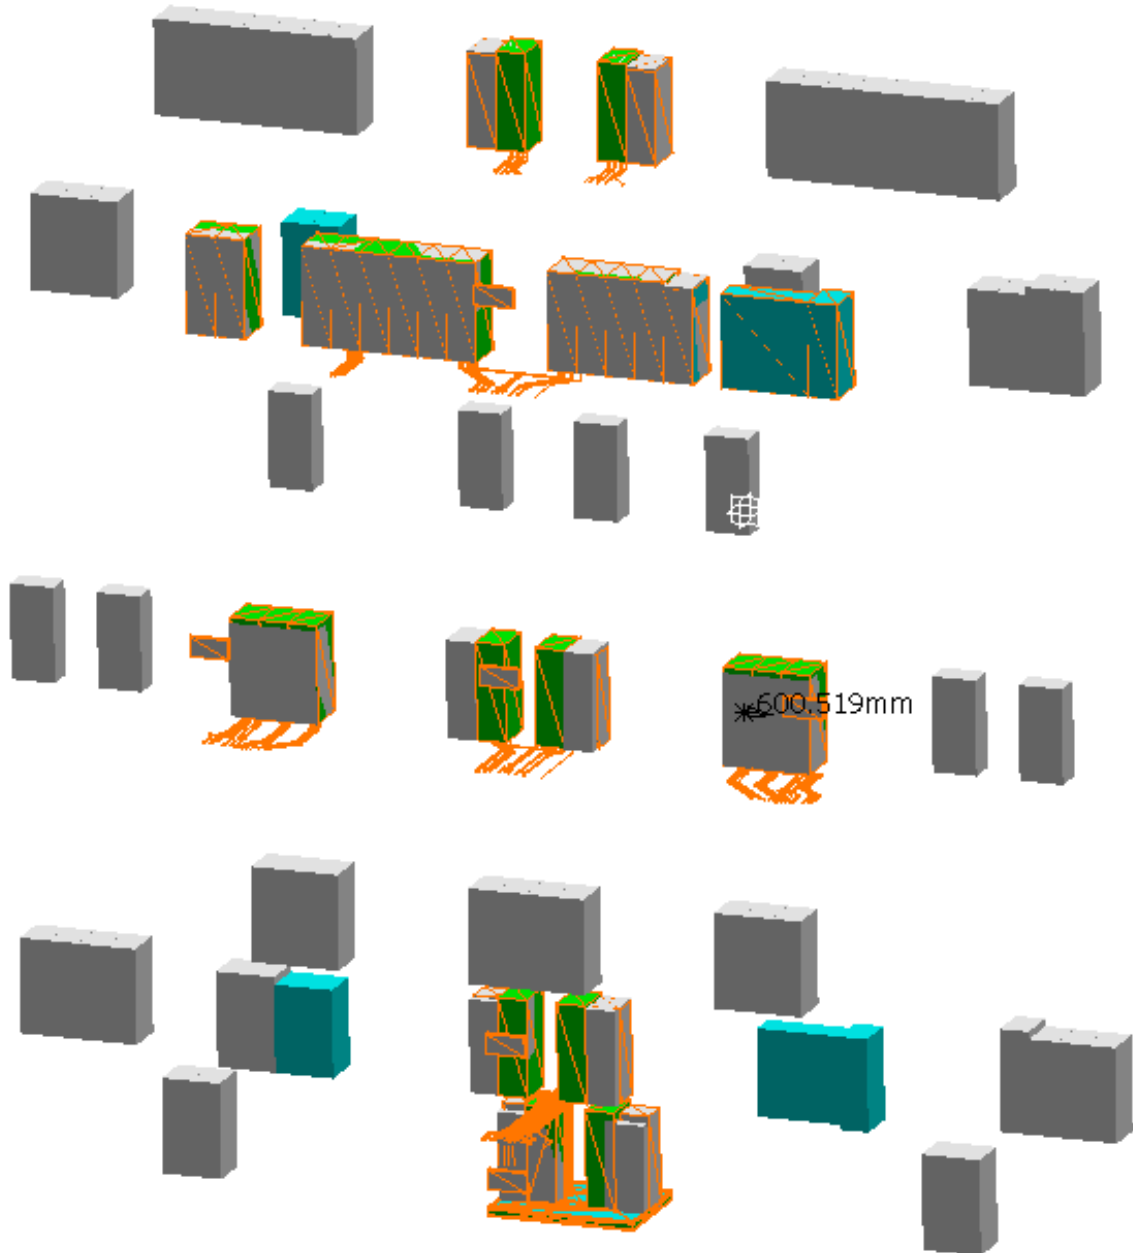

Sector 15

NSR_0002 - UX 15 RACKS - SIDE US 15

NSG_0011 - UX 15 - CAVERN US SIDE -
PATCH-PANEL AND GAS RACKS

Clash

-600.5 mm

Not Relevant

Clash value: ~ 600.5 mm

SIDE A-C