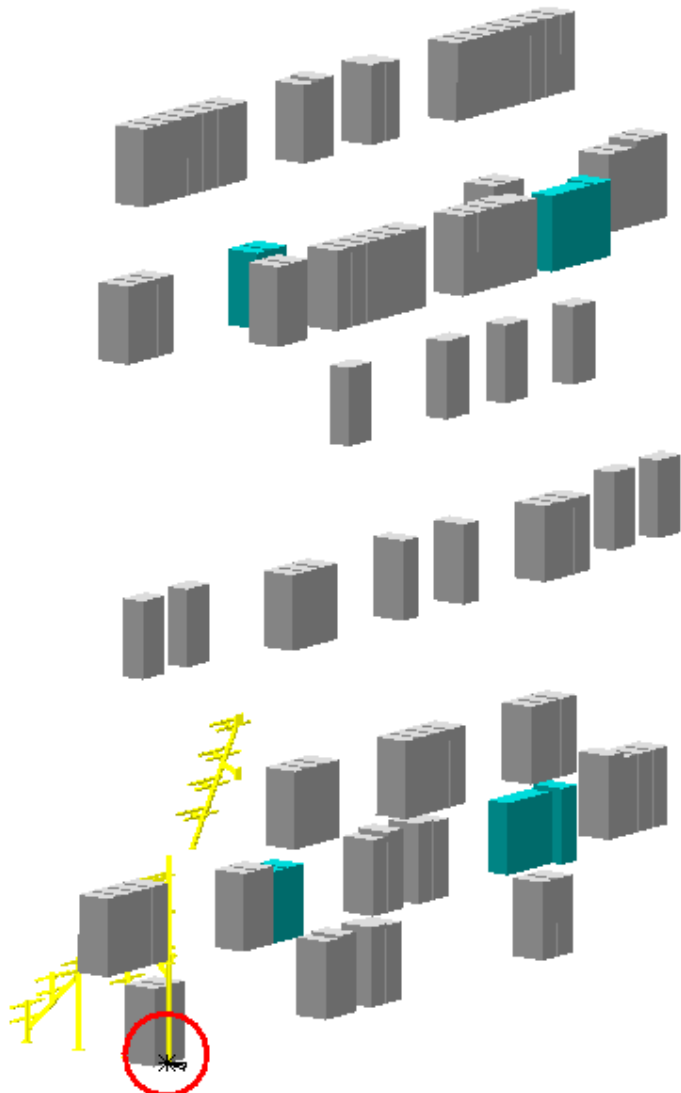

Sector 15

NSR_0002 - UX 15 RACKS - SIDE US 15

NSR_0017 - CABLE TRAYS SUPPORT - UX - US
SIDE - SECTOR 1

Clash

-17.4 mm

Relevant

Clash value: ~ 17.4 mm

SIDE A

Sector 15

NSR_0002 - UX 15 RACKS - SIDE US 15

NSR_0020 - CABLE TRAYS SUPPORT - UX - US
SIDE - SECTOR 4

Clash

-17.4 mm

Relevant

Clash value: ~ 17.4 mm

SIDE C