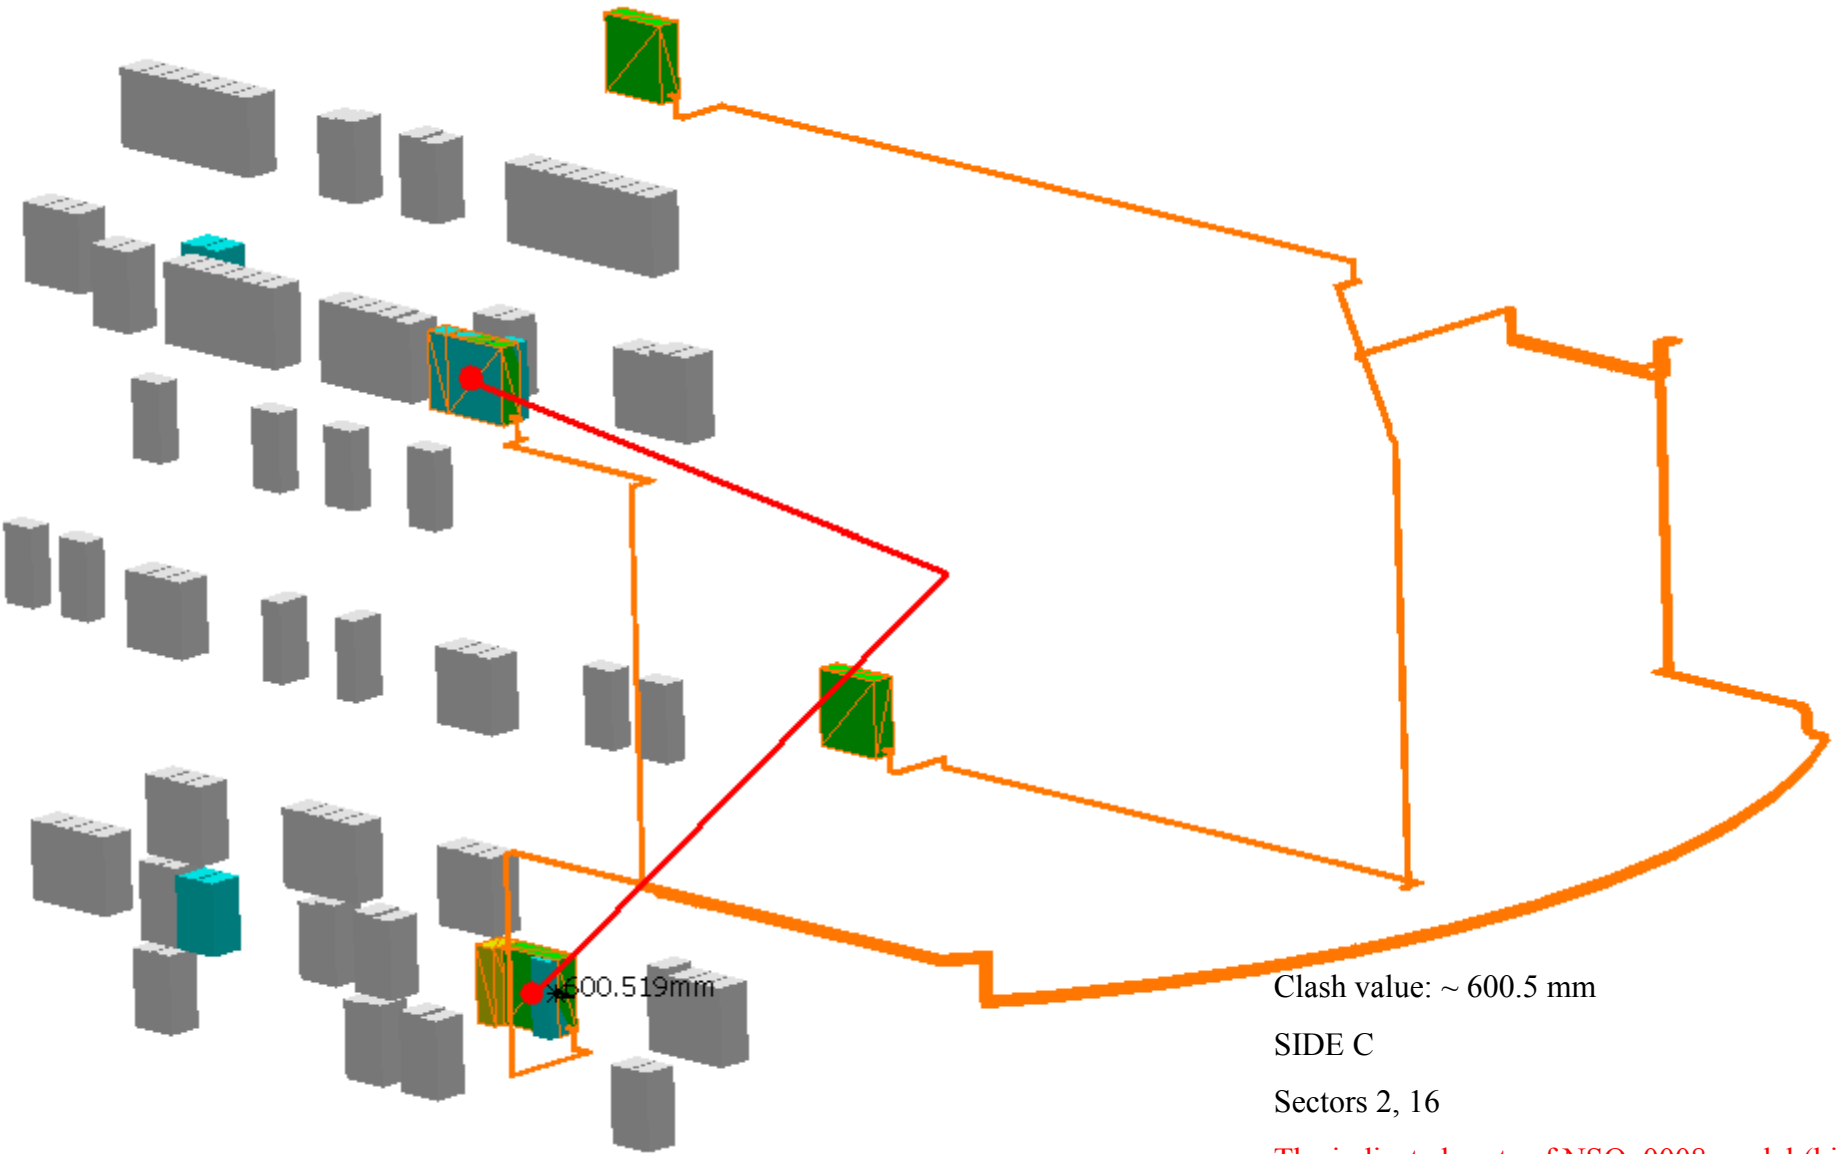

The indicated parts of NSO_0010 model
(highlighted) also belong to NSR_0002
model.

NSR_0002 - UX 15 RACKS - SIDE US 15

NSO_0008 - UX 15 - CAVERN - EVAPORATIF SYSTEM

Clash

-600.5 mm

Not Relevant

Clash value: ~ 600.5 mm

SIDE C

Sectors 2, 16

The indicated parts of NSO_0008 model (highlighted) also belong to NSR_0002 model.