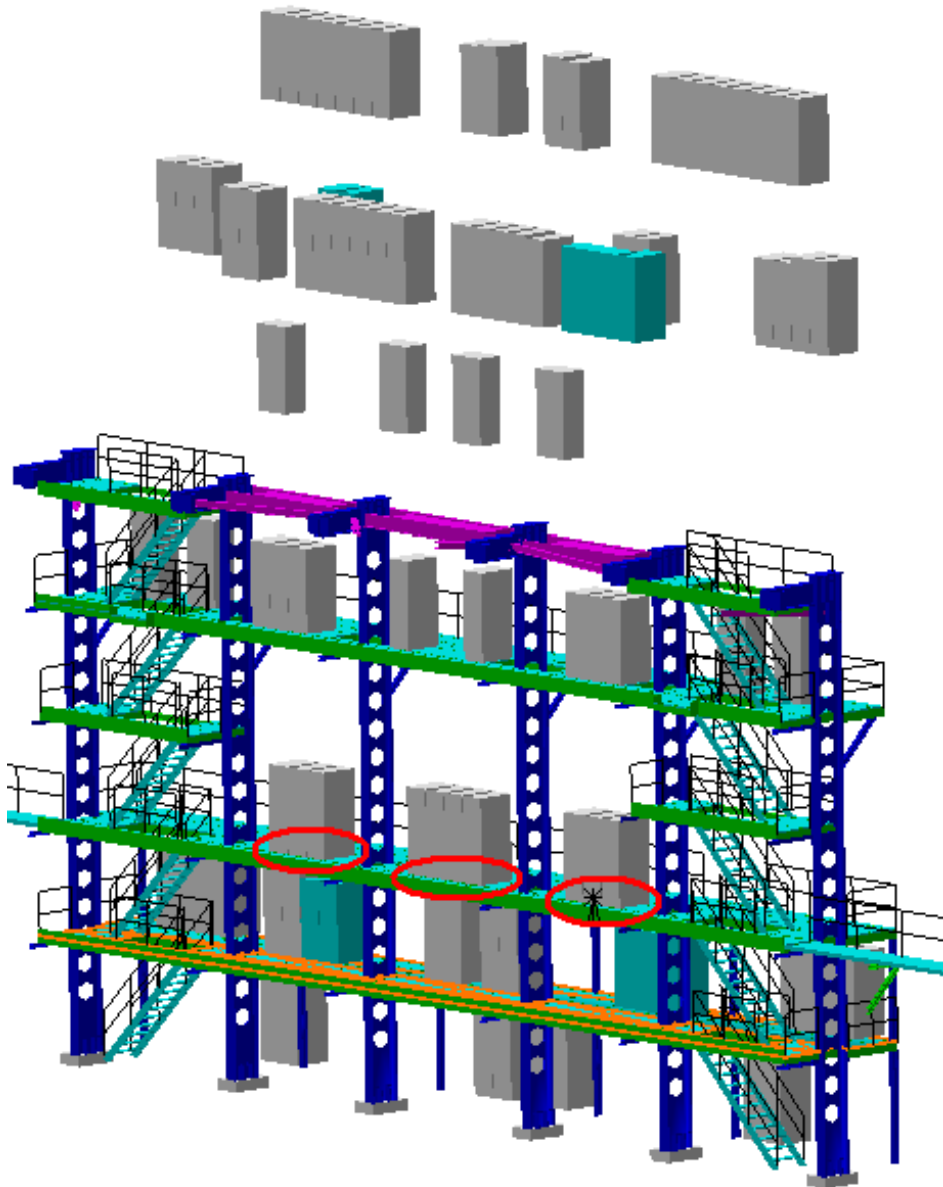

Revised by Tomas 30/11/2005

NSR_0002 - UX 15 RACKS - SIDE US 15

NFH_0011 - HS METALLIC STRUCTURE - SIDE US15 - LOWER PART

Clash

-29.9 mm

Not Relevant

Clash value: ~ 29.9 mm

SIDE A

Sector 16

NSR_0002 - UX 15 RACKS - SIDE US 15

NSR_0016 - SCT & PIXEL CABLE TRAYS - TYPE 4
- ON UX/US WALL

Clash

-9.4 mm

Not Relevant

Clash value: ~ 9.4 mm

SIDE A

Sector 15

NSR_0002 - UX 15 RACKS - SIDE US 15

NSR_0017 - CABLE TRAYS SUPPORT - UX - US
SIDE - SECTOR 1

Clash

-17.4 mm

Relevant

Clash value: ~ 17.4 mm

SIDE A