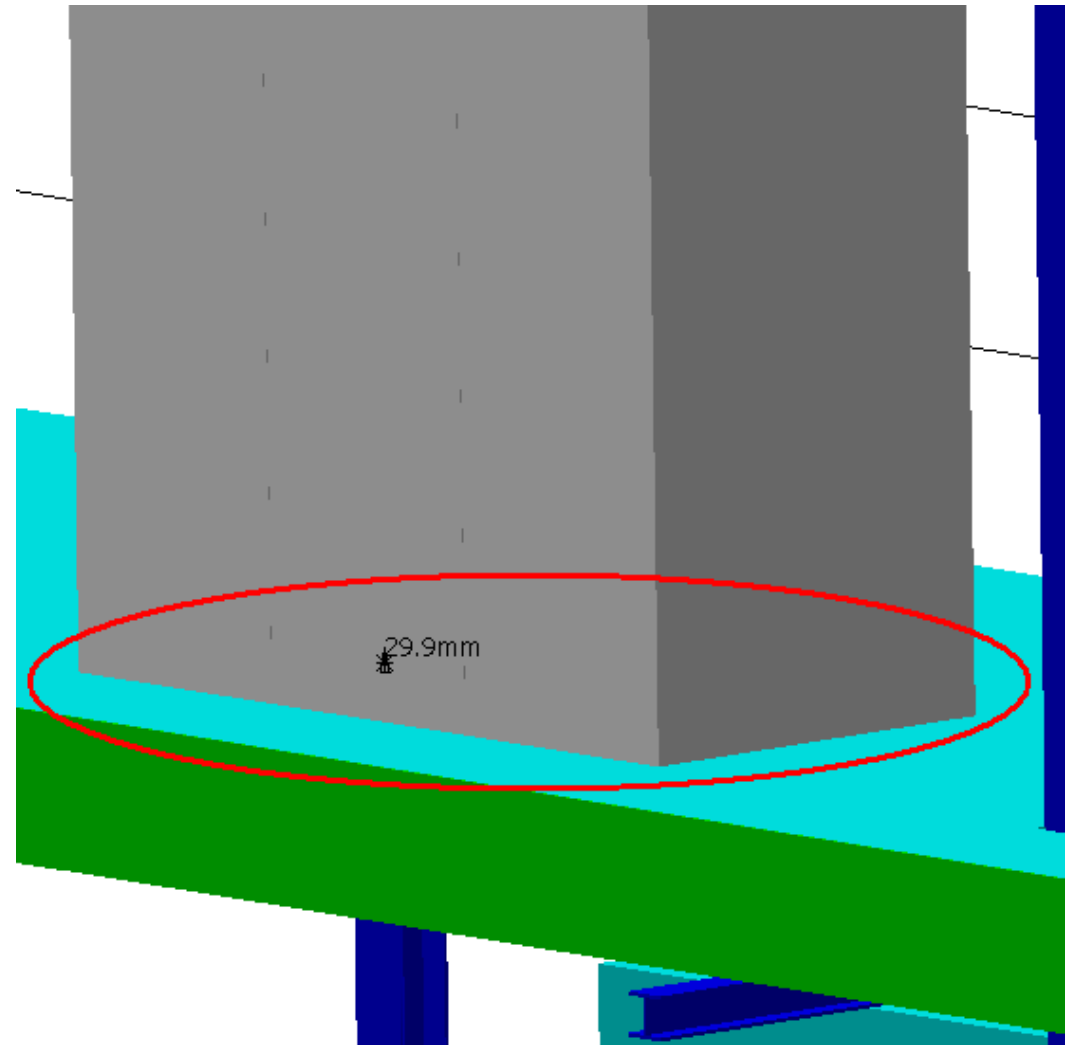

Revised by Tomas 30/11/2005

NSR_0002 - UX 15 RACKS - SIDE US 15

NFH_0011 - HS METALLIC STRUCTURE - SIDE US15 - LOWER PART

Clash

-29.9 mm

Not Relevant

Clash value: ~ 29.9 mm

SIDE A