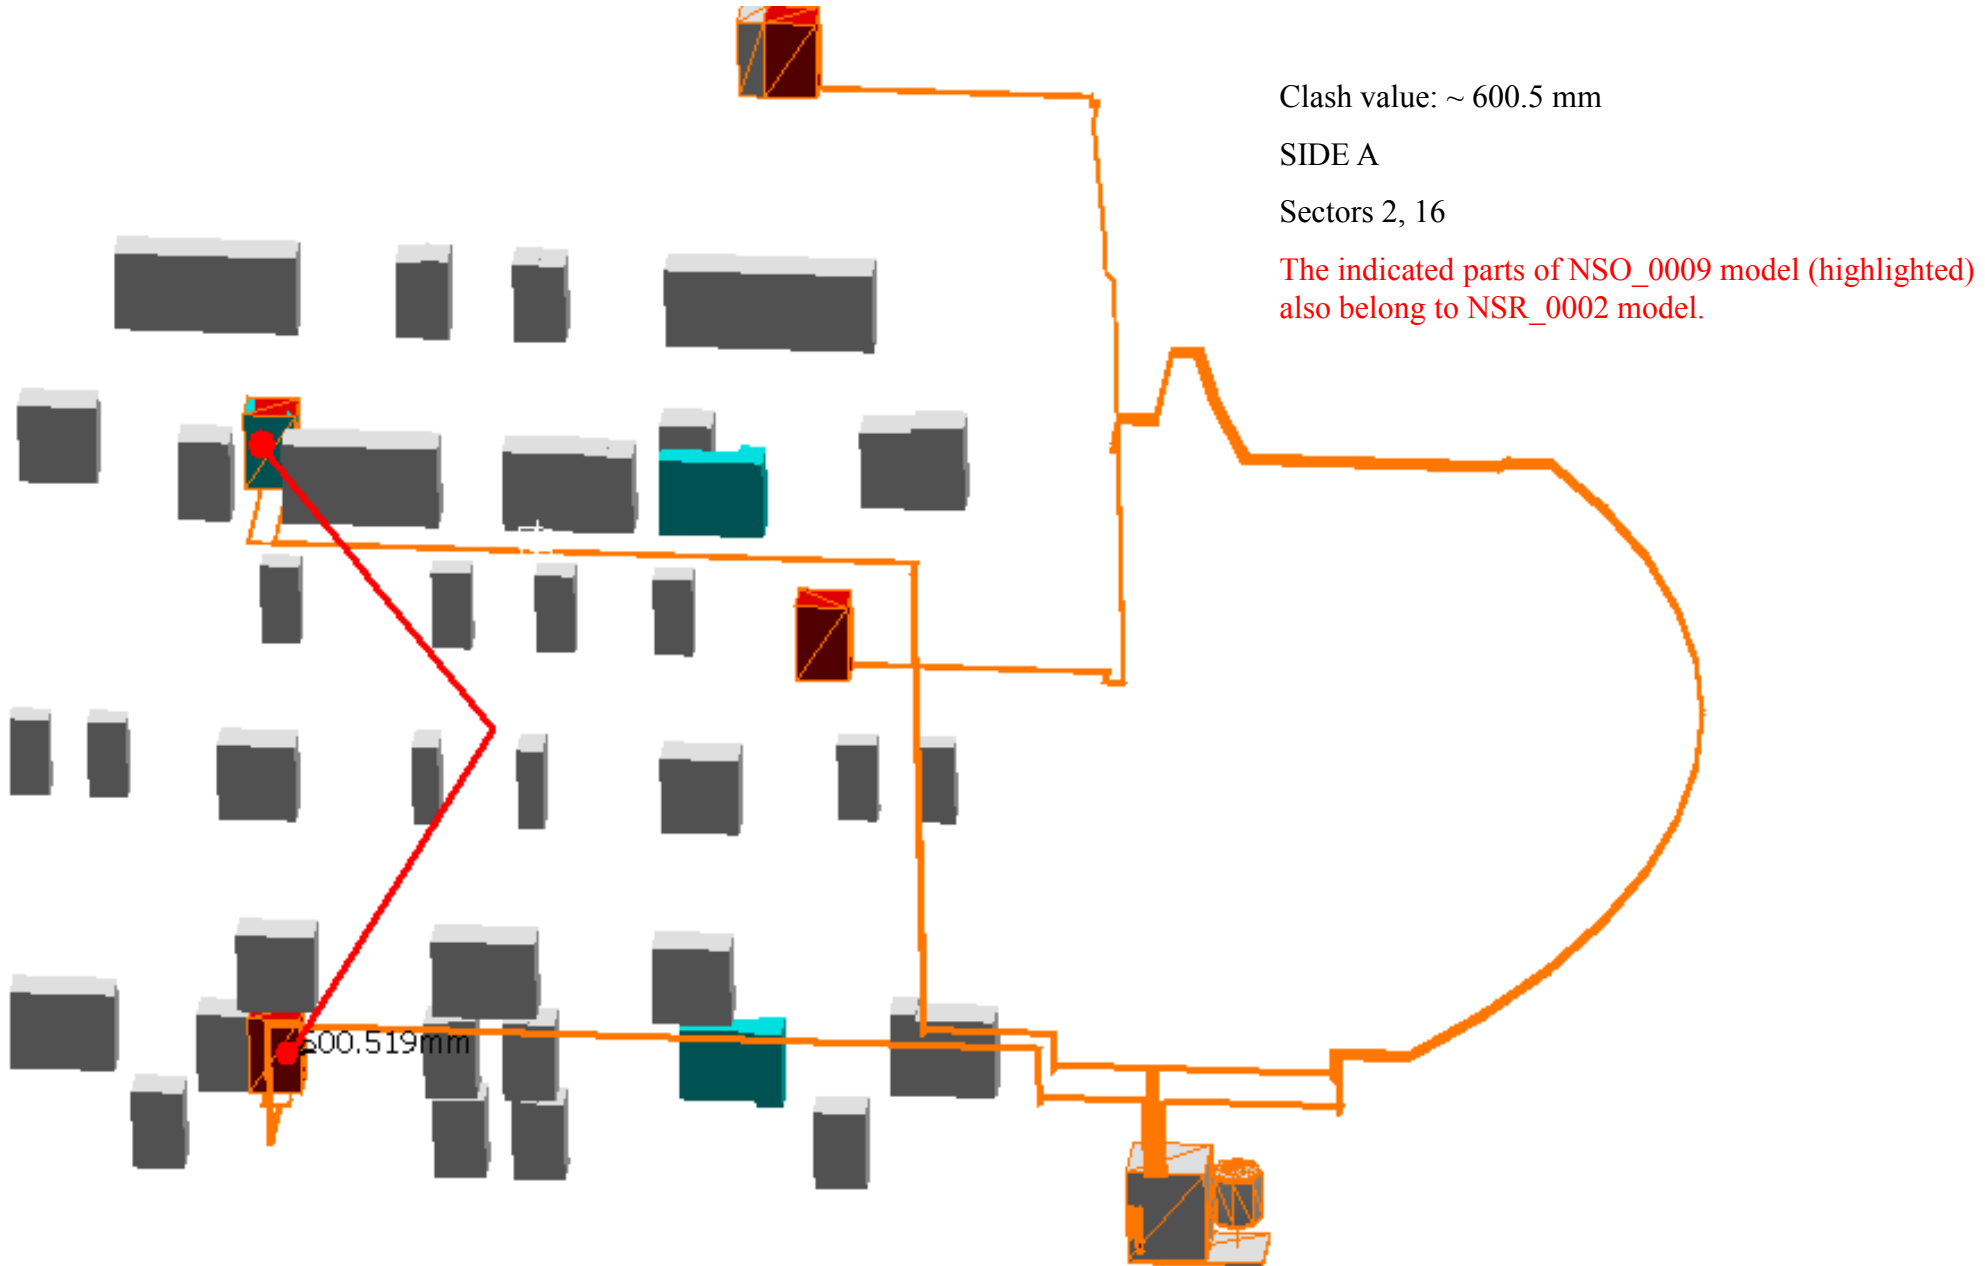

Sector 15

NSR_0002 - UX 15 RACKS - SIDE US 15

NSG_0011 - UX 15 - CAVERN US SIDE -
PATCH-PANEL AND GAS RACKS

Clash

-600.5 mm

Not Relevant

Clash value: ~ 600.5 mm

SIDE A-C

Sectors 1, 2, 16

The major part of NSG_0011 model (highlighted) also belongs to NSR_0002 model.

NSR_0002 - UX 15 RACKS - SIDE US 15	NSO_0009 - UX 15 - CAVERN - TRT COOLING STATION AND PIPES	Clash	-600.5 mm	Not Relevant
-------------------------------------	---	-------	-----------	--------------

The indicated parts of NSO_0010 model
(highlighted) also belong to NSR_0002
model.

NSR_0002 - UX 15 RACKS - SIDE US 15

NSO_0008 - UX 15 - CAVERN - EVAPORATIF SYSTEM

Clash

-600.5 mm

Not Relevant

Clash value: ~ 600.5 mm