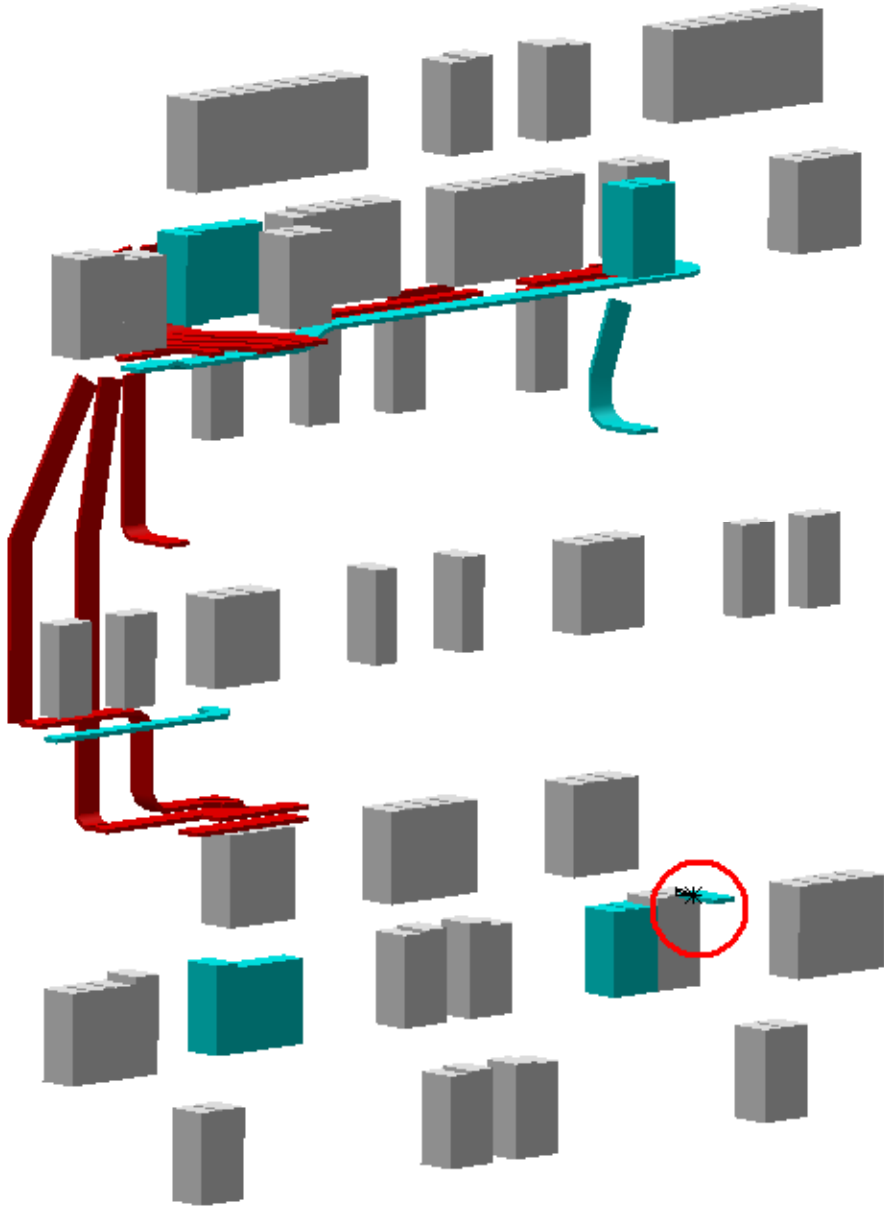

Sector 16

NSR_0002 - UX 15 RACKS - SIDE US 15

NSR_0016 - SCT & PIXEL CABLE TRAYS - TYPE 4
- ON UX/US WALL

Clash

-9.4 mm

Not Relevant

Clash value: ~ 9.4 mm

SIDE A

Sector 15

NSR_0002 - UX 15 RACKS - SIDE US 15

NSR_0017 - CABLE TRAYS SUPPORT - UX - US
SIDE - SECTOR 1

Clash

-17.4 mm

Relevant

Clash value: ~ 17.4 mm

SIDE A

Sector 15

NSR_0002 - UX 15 RACKS - SIDE US 15

NSR_0020 - CABLE TRAYS SUPPORT - UX - US
SIDE - SECTOR 4

Clash

-17.4 mm

Relevant

Clash value: ~ 17.4 mm

SIDE C