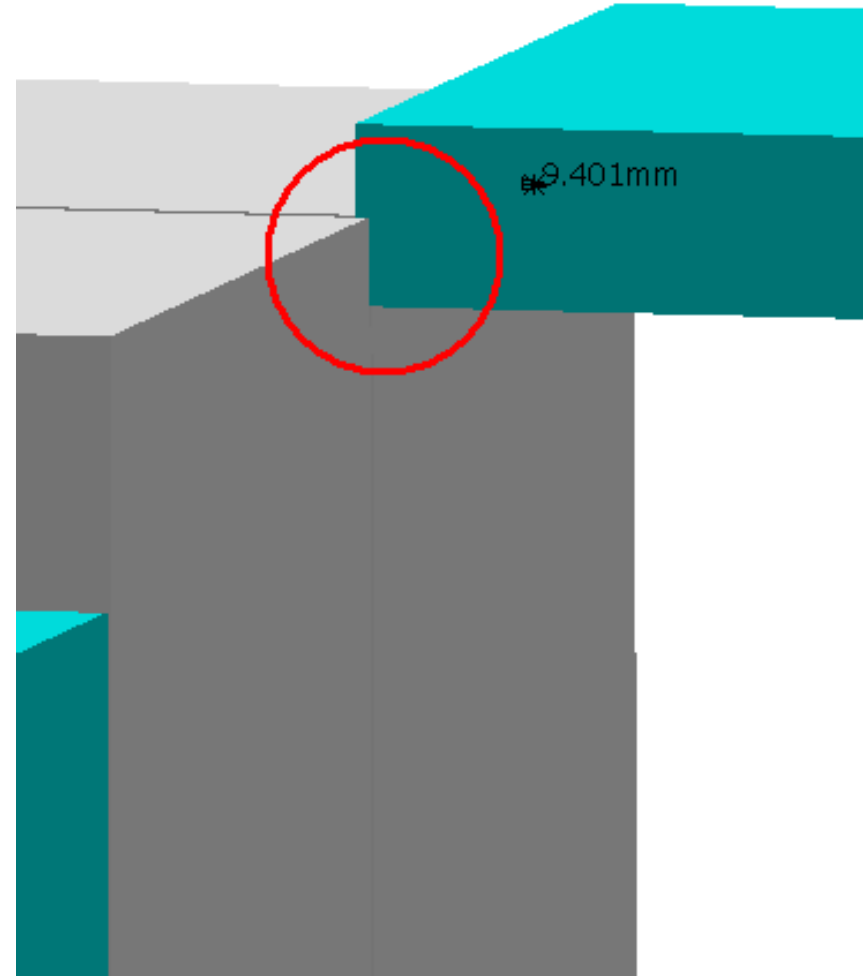

Sector 16

NSR_0002 - UX 15 RACKS - SIDE US 15

NSR_0016 - SCT & PIXEL CABLE TRAYS - TYPE 4
- ON UX/US WALL

Clash

-9.4 mm

Not Relevant

Clash value: ~ 9.4 mm

SIDE A

Sector 15

NSR_0002 - UX 15 RACKS - SIDE US 15

NSR_0017 - CABLE TRAYS SUPPORT - UX - US
SIDE - SECTOR 1

Clash

-17.4 mm

Relevant

Clash value: ~ 17.4 mm

SIDE A

Sector 15

NSR_0002 - UX 15 RACKS - SIDE US 15

NSR_0020 - CABLE TRAYS SUPPORT - UX - US
SIDE - SECTOR 4

Clash

-17.4 mm

Relevant

Clash value: ~ 17.4 mm

SIDE C