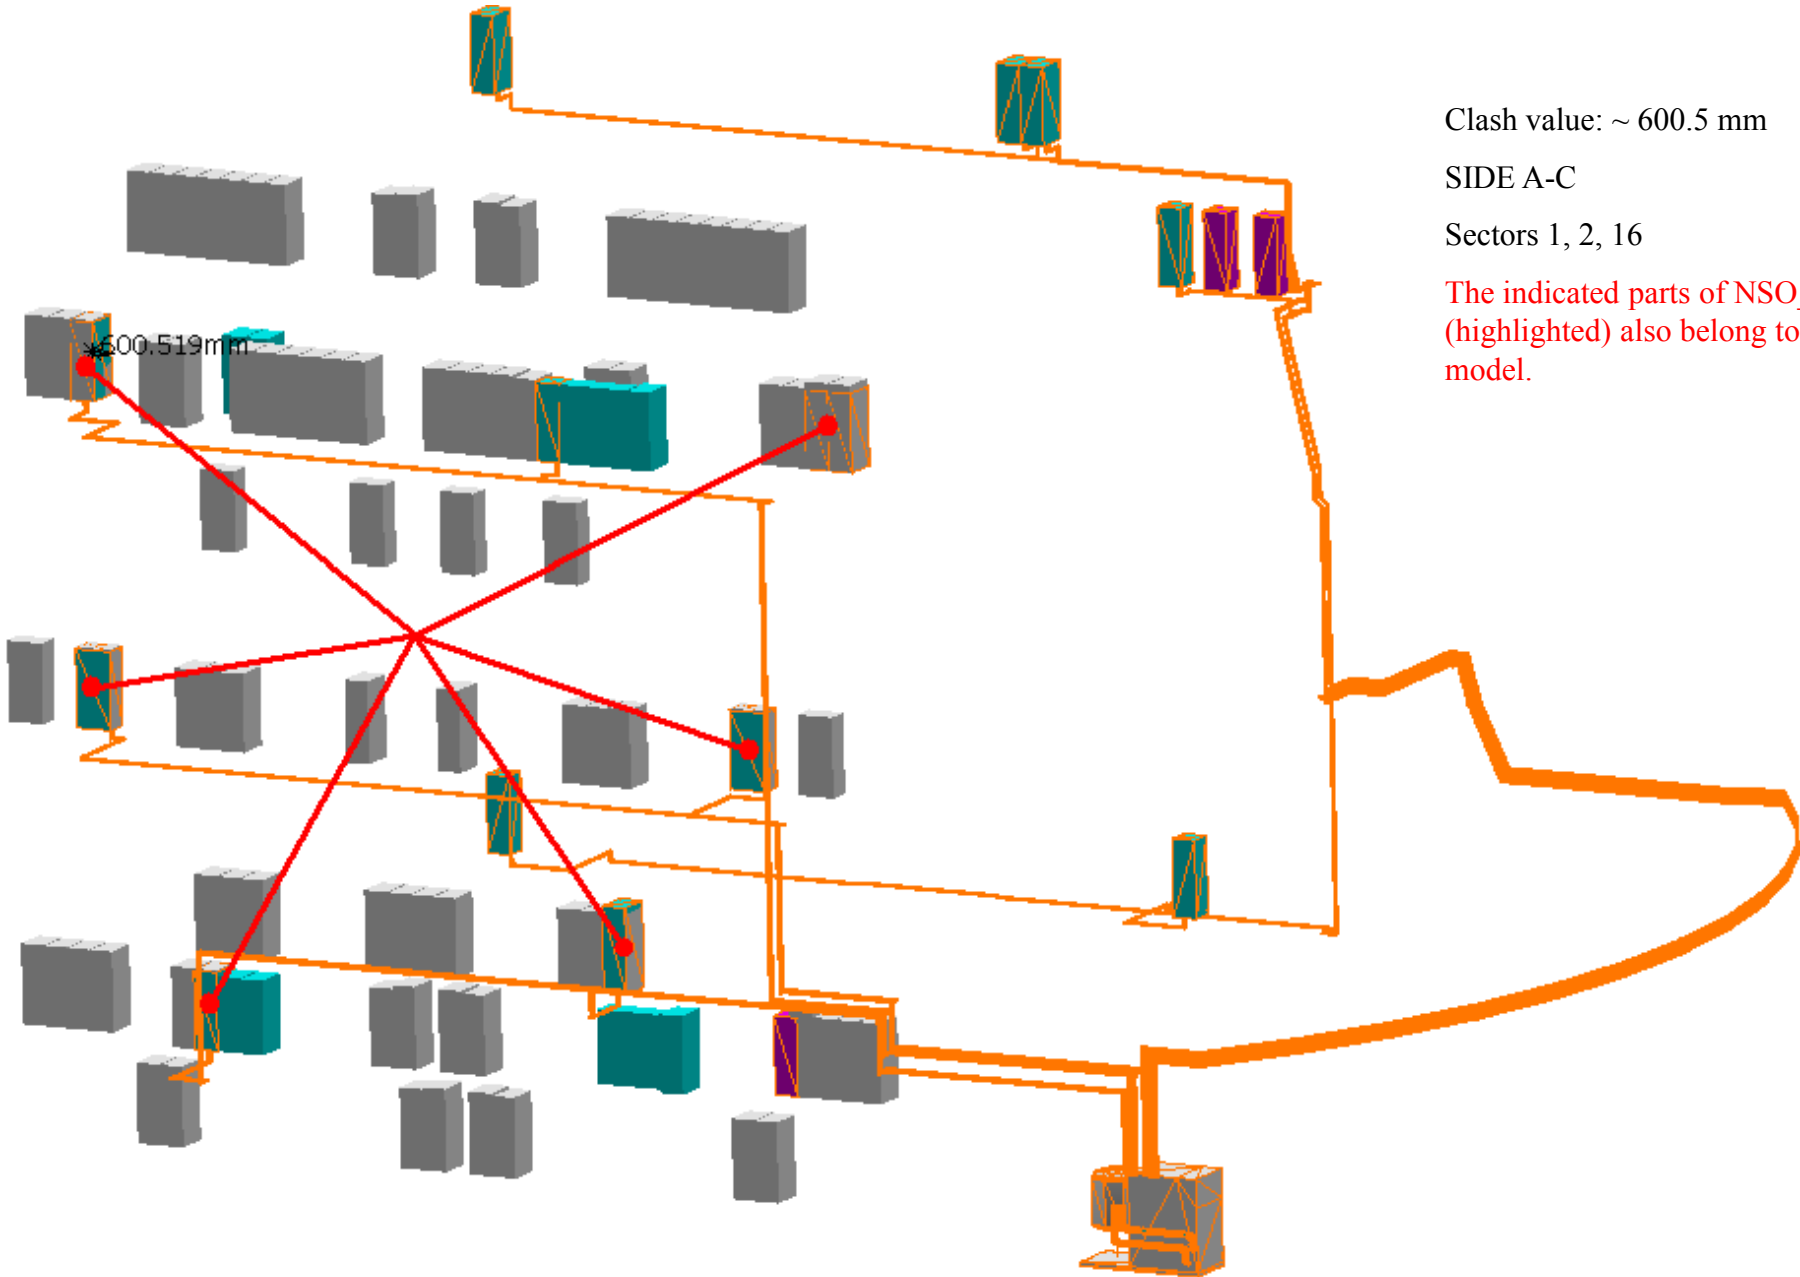

NSR_0002 - UX 15 RACKS - SIDE US 15

NSO_0010 - UX 15 - CAVERN - ID CABLE
COOLING STATION AND PIPES

Clash

-600.5 mm

Not Relevant

Clash value: ~ 600.5 mm

SIDE A-C

Sectors 1, 2, 16

The indicated parts of NSO_0010 model
(highlighted) also belong to NSR_0002
model.